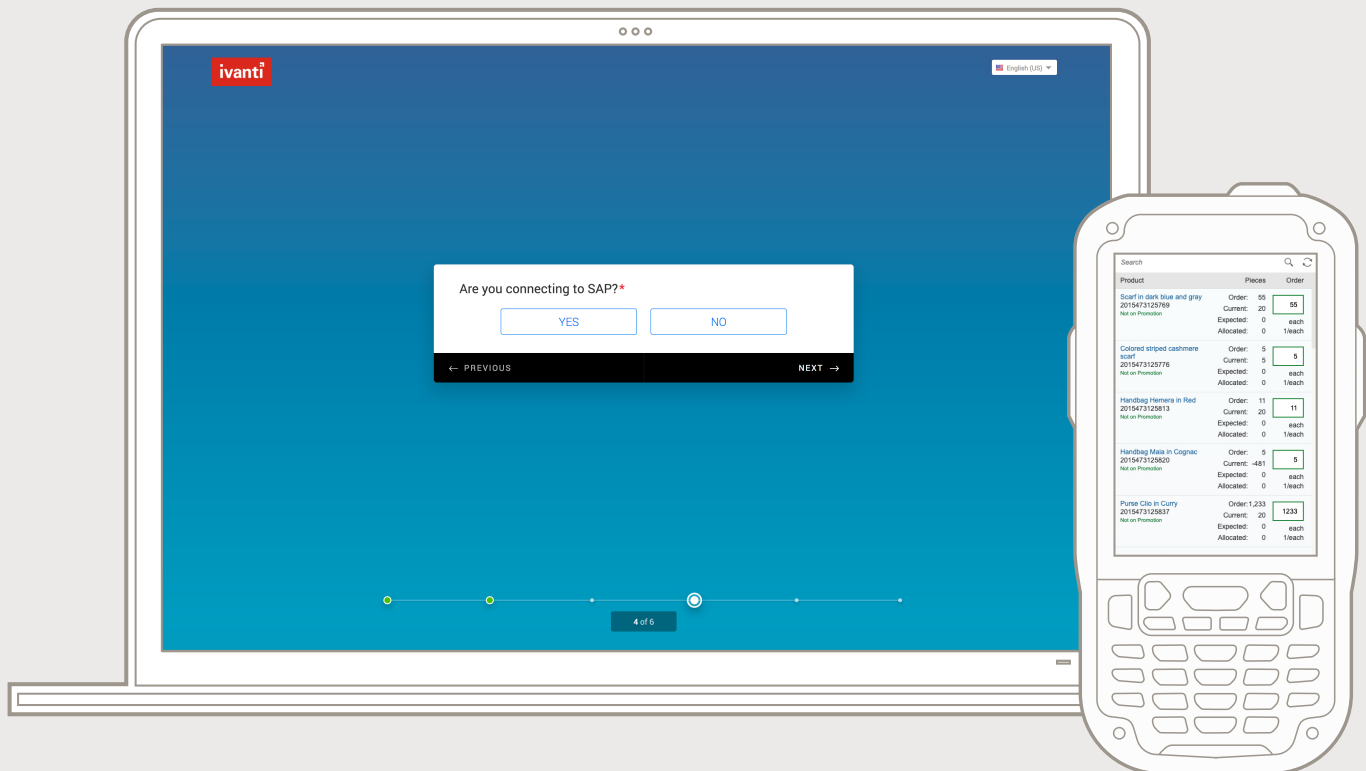

Rapid Web with Velocity

Bring Web Apps to Android in Minutes: Add your existing web applications to the latest mobile computers with Ivanti Velocity, powered by Wavelink.

Migration Made Easy

Converts Naurtech CETerm, Wavelink Industrial Browser, VelocityCE, or your own web applications

SAP Optimized

No additional tools needed to mobilize SAP software; works with your existing enterprise systems

Fits Your Preferred Devices

Application screens scale to accommodate various mobile-device display sizes

Benefit from Best Practices

Our best-practice scripts are included in your web-app migration, offering automation, macros, and more

Get the most from your SAP and other web applications with the productivity-packed Velocity mobile browser.

TRY RAPID WEB