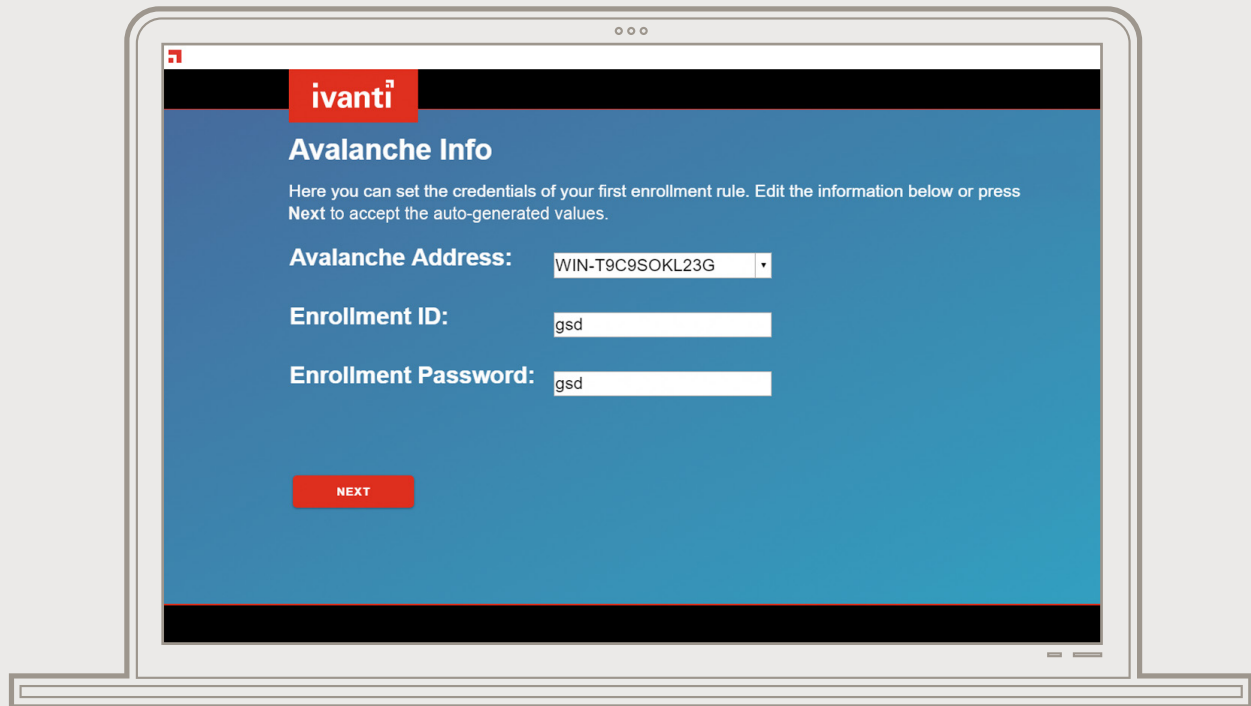

Rapid Management

Fast, Easy Setup: Demo and deploy mobility management in minutes, with Ivanti Avalanche, powered by Wavelink

Accelerates Delivery

Simplifies installation, provisioning and implementation of Avalanche

Automates Processes

Applies self-signed certificates, sets up databases, and creates a distributed tree structure

Speeds Configuration

Run a pre-install system check, apply payload apps for Velocity, and add simple staging, such as Zebra StageNow

Minimize Business Risk

Securely deploy Android in retail and supply chain operations while hitting milestones for time and budget

Trusted Rapid Management Easily Deployed with Ivanti Avalanche, powered by Wavelink

TRY RAPID MANAGEMENT TODAY