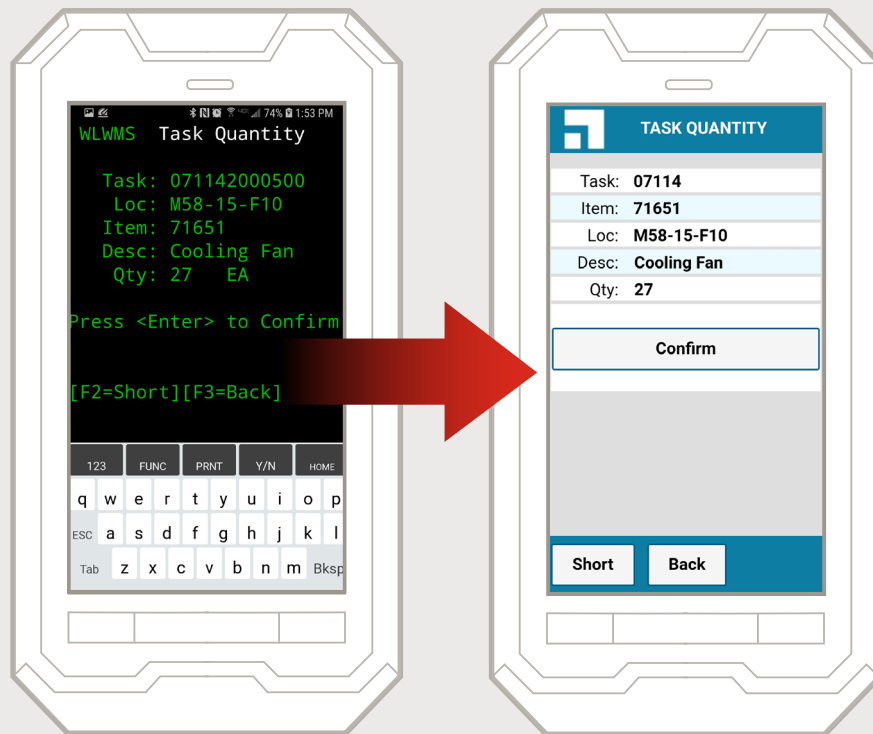

# Rapid Modernization

**Intuitive Apps in Minutes:** Convert telnet green screens to a modern Android experience, with Ivanti Velocity, powered by Wavelink

**Ready for Your Preferred Android Devices**

Screens are optimized for devices of different screen sizes, display resolution, and orientation