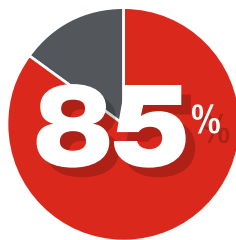

Win 10 is coming,

USERS ARE AFRAID

— and so is IT.

Windows 10 adoption is limited but is quickly accelerating.

Only **10%** have Windows 10 in full production.

AND YET...

77% say they will be fully migrated to Windows 10 within the next 2 years.

Concern and issues with Windows 10 are delaying migration.

87% have concerns about moving to **Windows 10**

85% of those who have begun migration are facing issues

80% say issues are delaying migration

YOUR END-USERS FEAR CHANGE