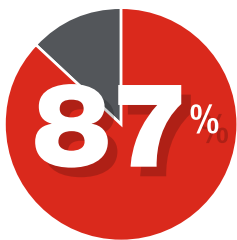

Win 10 is coming,

USERS ARE AFRAID

— and so is IT.

Windows 10 adoption is limited but is quickly accelerating.

Only **10%** have Windows 10 in full production.

AND YET...

77% say they will be fully migrated to Windows 10 within the next 2 years.

Concern and issues with Windows 10 are delaying migration.

87% have concerns about moving to **Windows 10**

85% of those who have begun migration are facing issues

80% say issues are delaying migration

YOUR END-USERS FEAR CHANGE