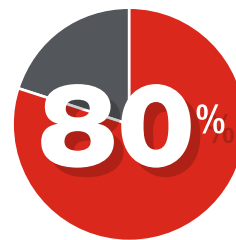

Win 10 is coming,

USERS ARE AFRAID

— and so is IT.

Windows 10 adoption is limited but is quickly accelerating.

Only **10%** have Windows 10 in full production.

AND YET...

77% say they will be fully migrated to Windows 10 within the next 2 years.

Concern and issues with Windows 10 are delaying migration.

87% have concerns about moving to **Windows 10**

85% of those who have begun migration are facing issues

80% say issues are delaying migration

YOUR END-USERS FEAR CHANGE