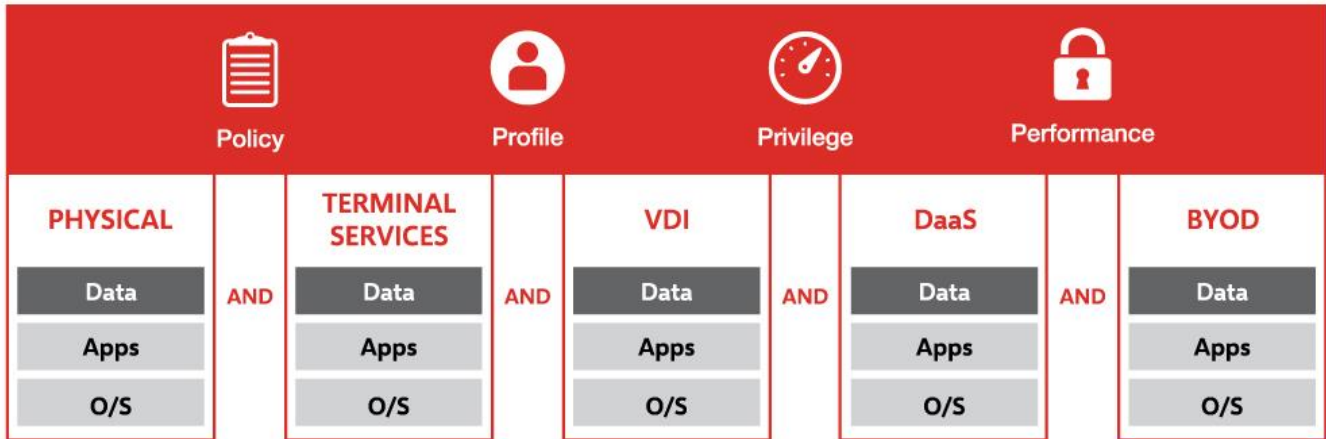

USER DEVICES AND WORKSPACE OPTIMIZATION

WORKSPACE DELIVERY STACK

Ivanti Eases Windows 10 Migrations in Many Ways

- **Consistency across devices**
  Ivanti gives users an effortless, consistent migration to Windows 10, reducing support calls. Users benefit from the same experience across all their Windows devices in physical or virtual (VDI) environments.
- **Security becomes the norm, not the exception**
  Ivanti helps you enforce least privilege rights without degrading the user experience.
- **Simple, secure user data management**
  Ivanti® File Director enables simple, secure access, sync, and sharing of your enterprise files, no matter where they live. It makes existing storage locations like file servers easily accessible from any device and keeps users' files in sync at all times.
- **Visibility into endpoint environments**
  Ivanti® Insight helps IT understand exactly what's happening on their endpoints before the migration. You gain a granular understanding of the individual components of logons, including group policy, application usage, printer and drive mapping, scripts, and post-logon actions.

- **Control the Hybrid Cloud, now**
  Imagine consistent user experiences across physical, virtual, and cloud-delivered desktops. Ivanti has cloud-critical features built in, including secure web services and integration with Citrix Cloud and Microsoft OneDrive.
- **Ready for the future, now**
  Leverage a platform for your future Windows deployments and migrations. Create pilot environments to test benchmarking, tracking, application usage, application administrative issues, legacy application performance metrics, and OpEx forecasting. Know before you migrate.

www.ivanti.com

1.800.982.2130

sales@ivanti.com

Copyright © 2018, Ivanti. All rights reserved. IVI-1760 02/18 LA/BB/DL